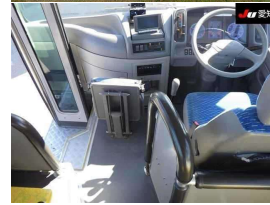

2008 Hino Liesse

VEHICLE INFORMATION

Cash Price

Includes GST,
Registration &
Licensing

$13,000

Finance this vehicle
from only

$104.47

per week*

Total Amount Payable

$16,297.59