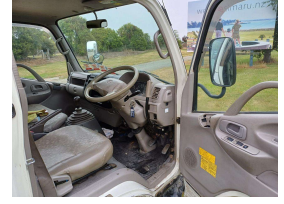

2007 Hino Dutro Tipper

VEHICLE INFORMATION

Cash Price

Includes GST,
Registration &
Licensing

$32,000

Finance this vehicle
from only

$250.08

per week*

Total Amount

Payable $39,012.91