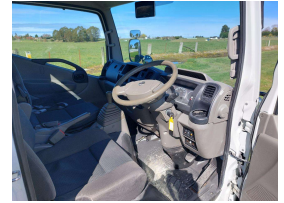

2012 Nissan Atlas Flat Deck 4WD

VEHICLE INFORMATION

Cash Price

Includes GST,
Registration &
Licensing

$33,000

Finance this vehicle
from only

$257.75

per week*

Total Amount Payable

$40,208.45